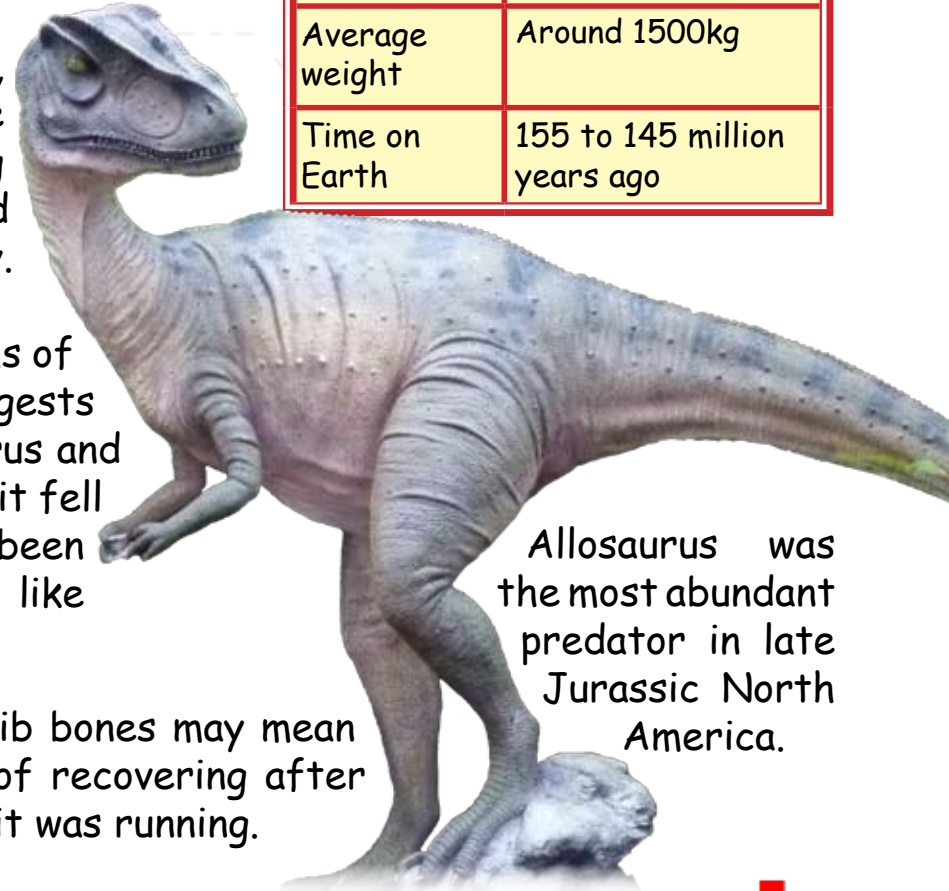

LINTON ZOO

It is thought that due to its relative brain to body weight, the Allosaurus was quite an intelligent species, especially when compared to some of the larger dinosaurs.

Allosaurus

meaning
"Different Lizard"

FACTS & FIGURES	
Diet	Carnivore
Average body length	Head to tail: 8-9m, (possibly 12m)
Average weight	Around 1500kg
Time on Earth	155 to 145 million years ago

Allosaurus was at the top of the food chain, probably preying on contemporaneous large herbivorous like Stegosaurids, and young sauropods. When hunting in groups it would have been able to tackle much larger prey.

Compared to similar species the front arms of an Allosaurus are quite long. One theory suggests that short armed Theropods, like Allosaurus and T-Rex, would be unable to break it's fall if it fell forward when running, so they may not have been particularly fast moving creatures as a fall like onto their chest could be fatal.

Fossil x-rays showing healed fractures of rib bones may mean that the Allosaurus at least was capable of recovering after severe falls that probably occurred while it was running.

The upper age limit for Allosaurus is estimated to be between 22 and 28 years. It would have been full grown by age 15.